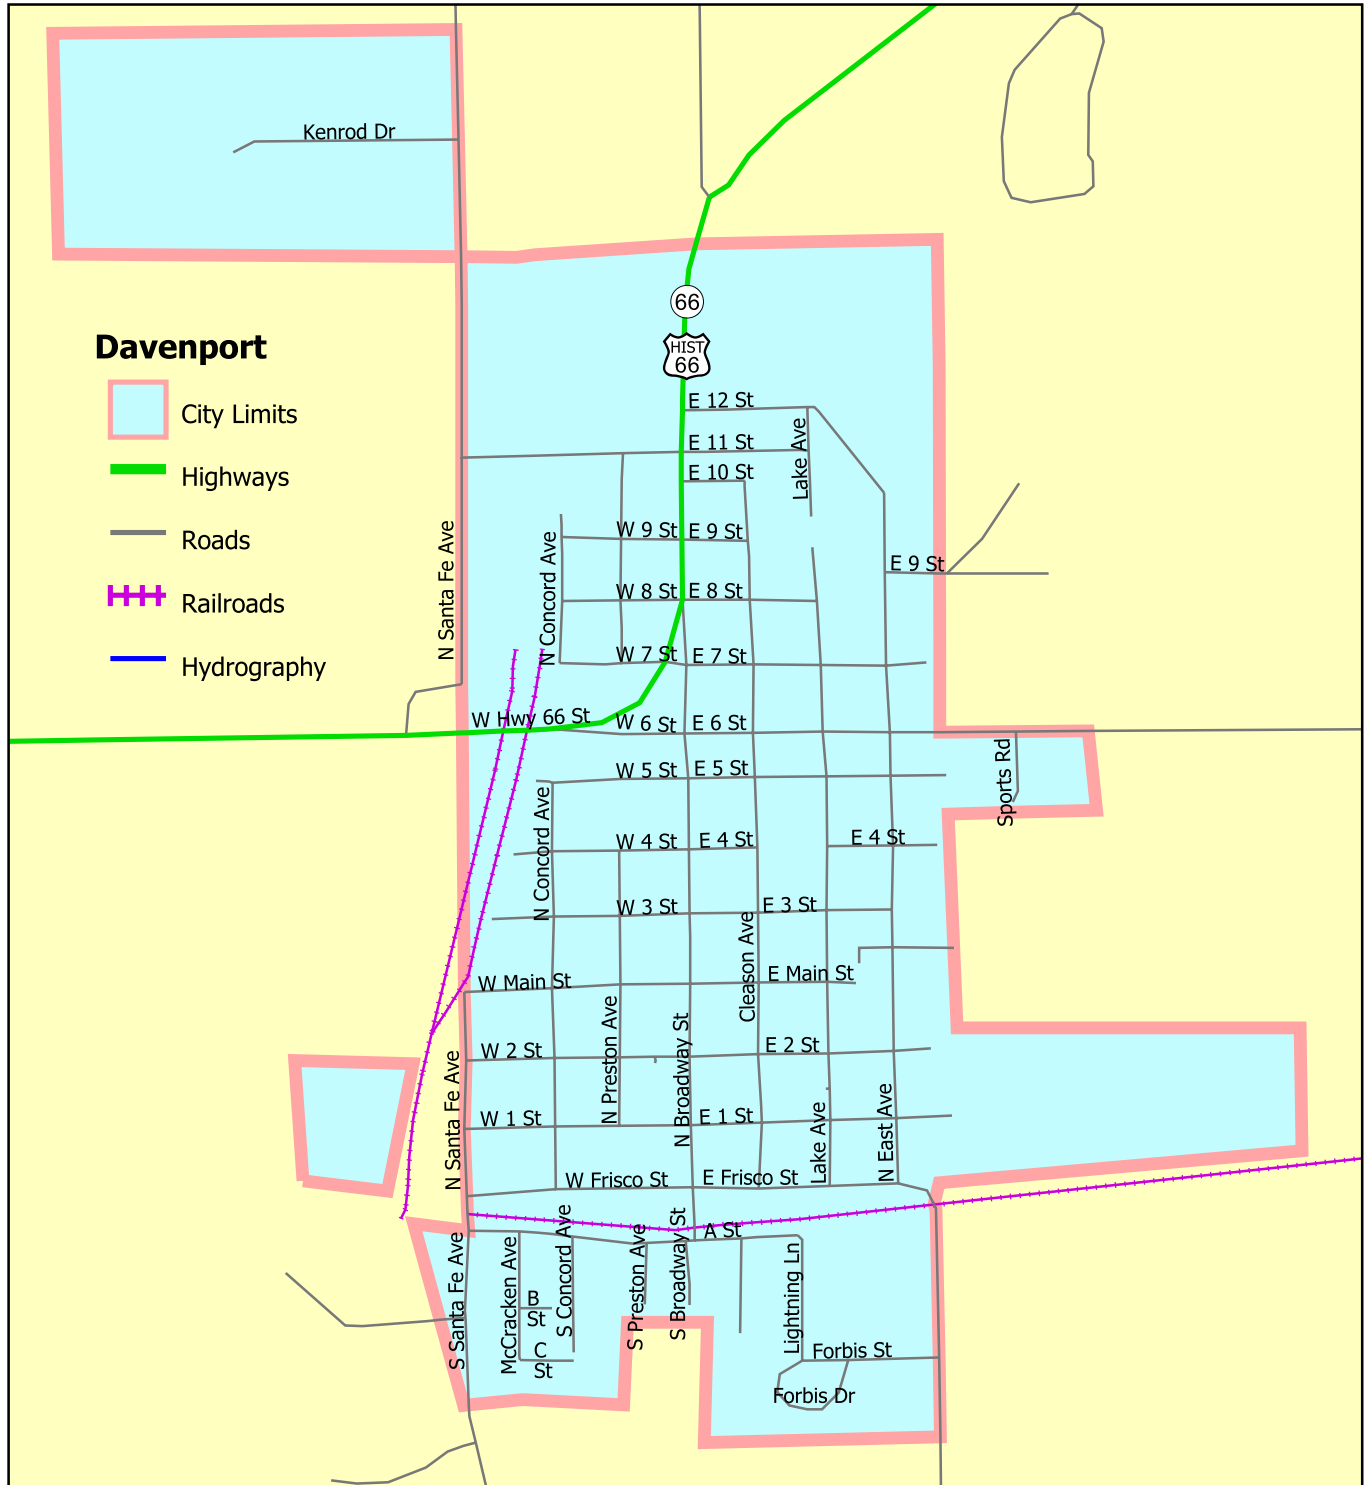

Davenport, Oklahoma Lincoln County

Davenport

-  City Limits
-  Highways
-  Roads
-  Railroads
-  Hydrography

0 0.5 1 Miles

Map Produced By:
Geo Information Systems
University of Oklahoma
September, 2005
Contact Us For Additional Copies
(405) 325-3131